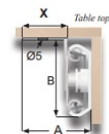

PRODUCT SHEET

Description:

Table Extension 9097-B, Opening 480mm, F/Sliding Top, BZP, Closed: 650mm, Wing Size:246mm, Total Length When Open:990mm, Load Capacity: 45 KG, Profile Height: 35mm, 1,5mm Steel

Item number:

24.05.024-1

Units	Box	Carton	HS Code	Barcode
Pair	1	12	8302420090	
5704866088589				

Opening (O)	480	530	640
Closed Length (C)	650	700	800
Total Length (T)	990	1050	1250
Wing Size (W)	246	246	280
Slide Width (A)	32	32	32
Slide Height (B)	38	38	38
Wing Width (X)	21	21	21
Load Capacity	45 kg.	45 kg.	45 kg.
Item No.:	24.05.024	24.05.037	24.05.051