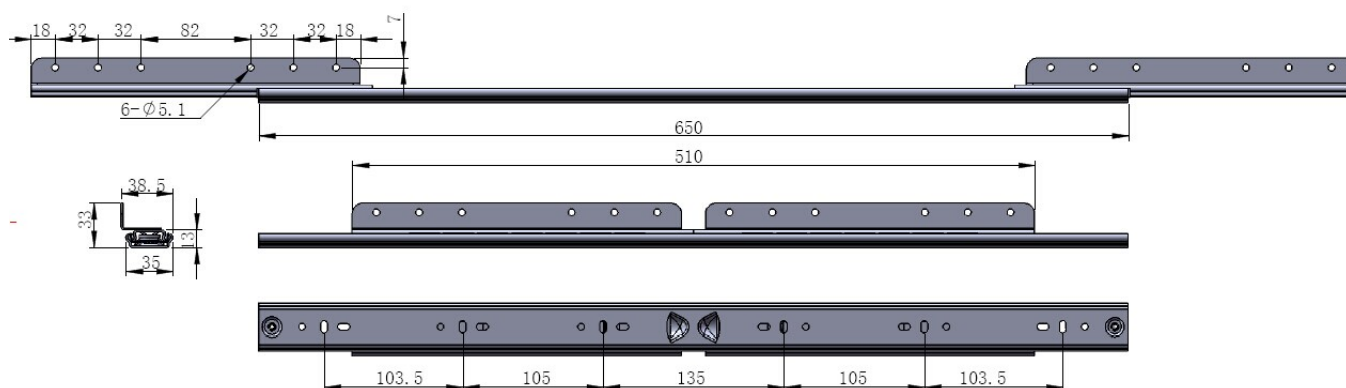

SISO A/S

Mileparken 11
DK-2740 Skovlunde
Denmark
VAT: DK 24786013

Phone +45 45 830 900

www.siso.dk
siso@siso.dk

Danske Bank
Nytorv Branch
Copenhagen
SWIFT: DABADKKK

Account no.
4180 3112 112936
IBAN Account
DK7230003112112936