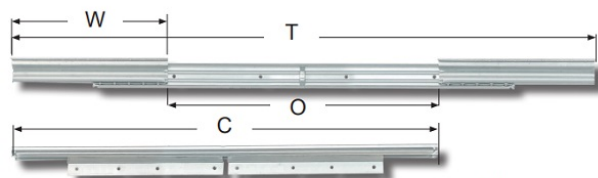

PRODUCT SHEET

Description:

Table Extension 9097-B, Opening 480mm, F/Sliding Top, BZP, Closed: 650mm, Wing Size:246mm, Total Length When Open:990mm, Load Capacity: 45 KG, Profile Height: 35mm, 1,5mm Steel

Item number:

24.05.024-1

Units	Box	Carton	HS Code	Barcode
Pair	1	12	8302420090	
5704866088589				

Opening (O)	480	530	640
Closed Length (C)	650	700	800
Total Length (T)	990	1050	1250
Wing Size (W)	246	246	280
Slide Width (A)	32	32	32
Slide Height (B)	38	38	38
Wing Width (X)	21	21	21
Load Capacity	45 kg.	45 kg.	45 kg.
Item No.:	24.05.024	24.05.037	24.05.051